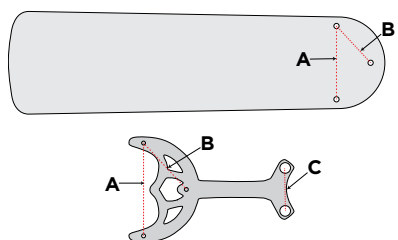

FAN BLADE HOLE DIMENSIONS

Reference fan blade hole dimensions listed below when ordering replacement fan blade arms shown above.
(Item numbers - 77401, 77402, 77406, and 77417).

FAN BLADE HOLE DIMENSIONS		
Dimension	52" Parts	42" Parts
A	3¹⁵/₁₆"	3¹/₂"
B	2³/₄"	2⁵/₈"
C	2¹/₁₆"	1¹/₂"