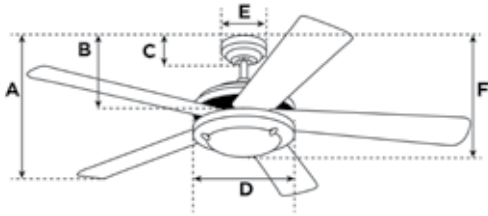

72168 Deacon
52 in. Oil Rubbed Bronze Finish
Dark Walnut ABS Blades
Pull Chains Included

72172 Contempra
48 in. White Finish
White ABS Blades
Pull Chains Included

Fan Performance Specifications can be found on Page 78-81.