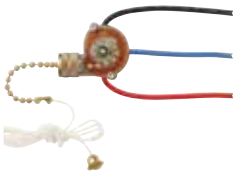

77052
3-Way Fan Light Switch
with Polished Brass Finish Pull Chain
3 Wire, Single Pole Switch
2' Braided Cord
3A, 250 VAC
6A, 125 VAC