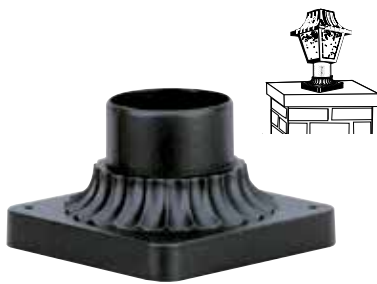

67901
Pedestal Mount for Post Top Fixture
Textured Black Finish
Height: 3.00" Square: 5.75"
(Designed for use with post top lanterns that fit a 3" diameter post.
Not intended to be used with a lantern post.)

66991
Ladder Rest
Black Finish with Brass Accents
Height: 1.50" Width: 15.75"