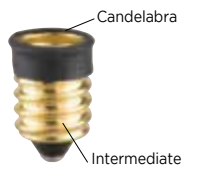

***22411 70361**
Socket Adapter Enlarger
Enlarges Candelabra Base to Medium Base
75 Watts Max., 125 Volts

***22402**
Socket Adapter Reducer
Reduces German or Italian Base to Candelabra Size
With Rubber Ring
75 Watts Max., 120 Volts