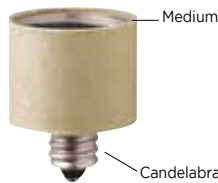

*22411 70361
Socket Adapter Enlarger
Enlarges Candelabra Base to Medium Base
75 Watts Max., 125 Volts