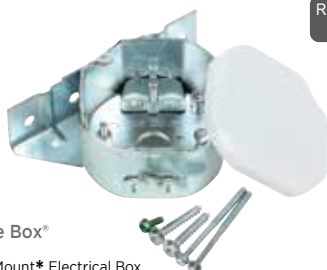

SIDEMOUNT PLUS FAN BOX®

REMODEL USE

■01240

Sidemount Plus Fan/Fixture Box®
Box Depth 2.13"
Heavy Duty, 21.5 Cubic Inch Dual Mount* Electrical Box
3 Knockouts for Conduit or Romex*
Removable Sidemount Bracket
Larger Box for Increased Wire Capacity

■ For fixture support of 70 lbs. or less. / Acceptable for fan support of 70 lbs. or less.
● For fixture support of 150 lbs. or less. / Acceptable for fan support of 70 lbs. or less.
* For fixture support of 50 lbs. or less. / Acceptable for fan support of 50 lbs. or less.
* Dual Mount = Box is threaded for 8-32 (ideal for box covers and light weight fixtures) and 10-24 screws (ideal for heavier fixtures and fans).
All Items Meet or Exceed UL Standards Regarding Exposed Threads Within Box.
All Items Meet or Exceed NEC Safety Codes.
www.westinghouselighting.com